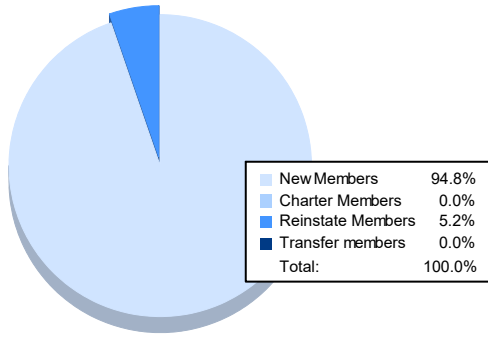

Year	New Clubs	Dropped Clubs	Gain/ Loss Clubs	New Members	Charter Members	Reinstate Members	Transfer Members	Total Member Added	Total Members Dropped	Gain/ Loss Members
2016-2017	0	1	-1	118	1	1	2	122	161	-39
2017-2018	0	1	-1	174	0	4	2	180	209	-29
2018-2019	0	1	-1	110	0	3	2	115	151	-36
2019-2020	0	0	0	85	0	5	4	94	139	-45
2020-2021	0	1	-1	91	0	5	0	96	109	-13
<b>Average</b>	<b>0</b>	<b>1</b>	<b>-1</b>	<b>116</b>	<b>0</b>	<b>4</b>	<b>2</b>	<b>121</b>	<b>154</b>	<b>-32</b>

### Membership Composition June 2021 Cumulative