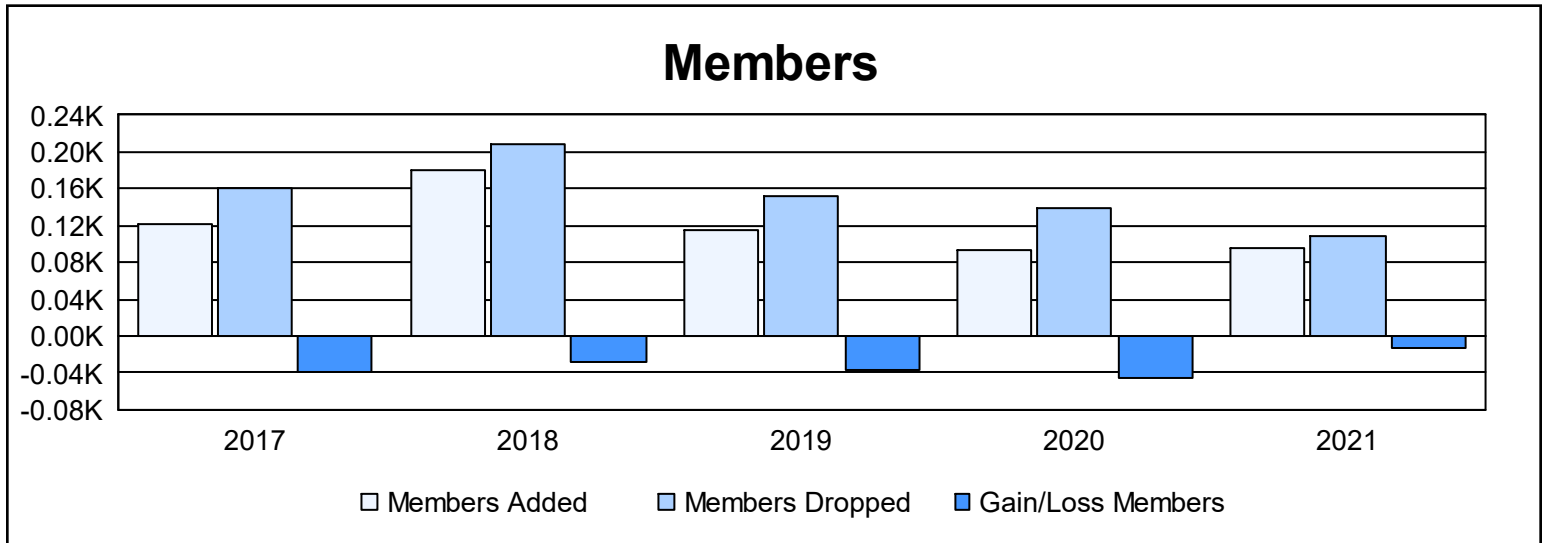

Year	New Clubs	Dropped Clubs	Gain/ Loss Clubs	New Members	Charter Members	Reinstate Members	Transfer Members	Total Member Added	Total Members Dropped	Gain/ Loss Members
2016-2017	0	1	-1	118	1	1	2	122	161	-39
2017-2018	0	1	-1	174	0	4	2	180	209	-29
2018-2019	0	1	-1	110	0	3	2	115	151	-36
2019-2020	0	0	0	85	0	5	4	94	139	-45
2020-2021	0	1	-1	91	0	5	0	96	109	-13
<b>Average</b>	<b>0</b>	<b>1</b>	<b>-1</b>	<b>116</b>	<b>0</b>	<b>4</b>	<b>2</b>	<b>121</b>	<b>154</b>	<b>-32</b>

### Membership Composition June 2021 Cumulative